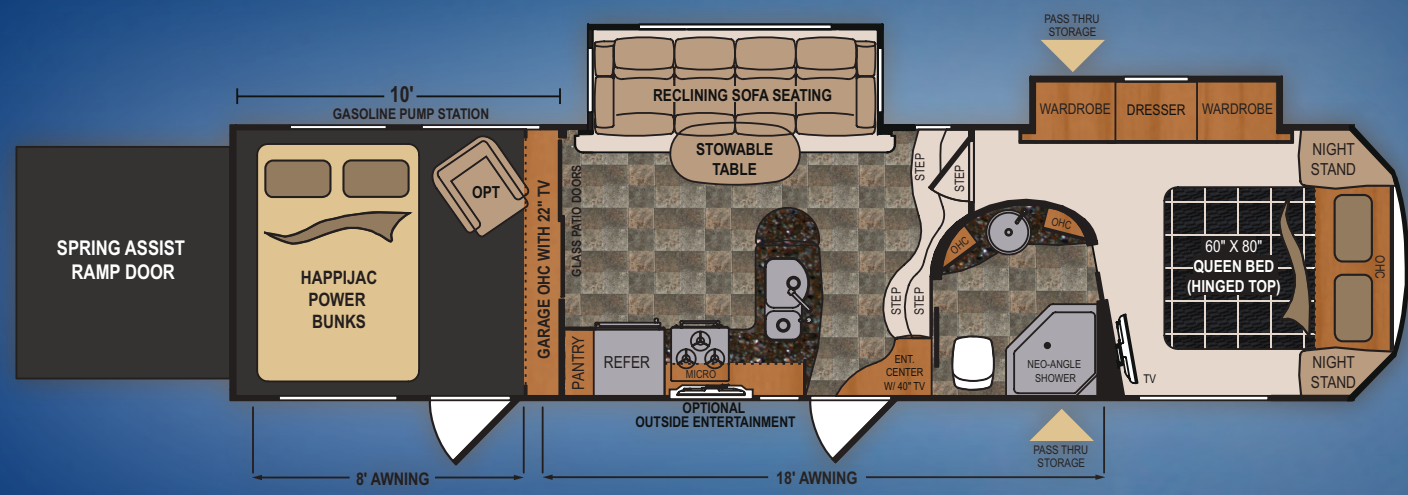

## VOLTAGE FIFTH WHEEL | 3200

Ext. Length: 35' 11" Ext. Height: 13' 1" Average Shipping Weight: 13,140 Sleeps: 7

## VOLTAGE FIFTH WHEEL | 3800

Ext. Length: 42' Ext. Height: 13' 3" Average Shipping Weight: 15,297 Sleeps: 7

## VOLTAGE FIFTH WHEEL | 3895

Ext. Length: 42' 11" Ext. Height: 13' 3" Average Shipping Weight: 15,880 Sleeps: 7

## VOLTAGE FIFTH WHEEL | 3990

Ext. Length: 43' 9" Ext. Height: 13' 4" Average Shipping Weight: 16,257 Sleeps: 8