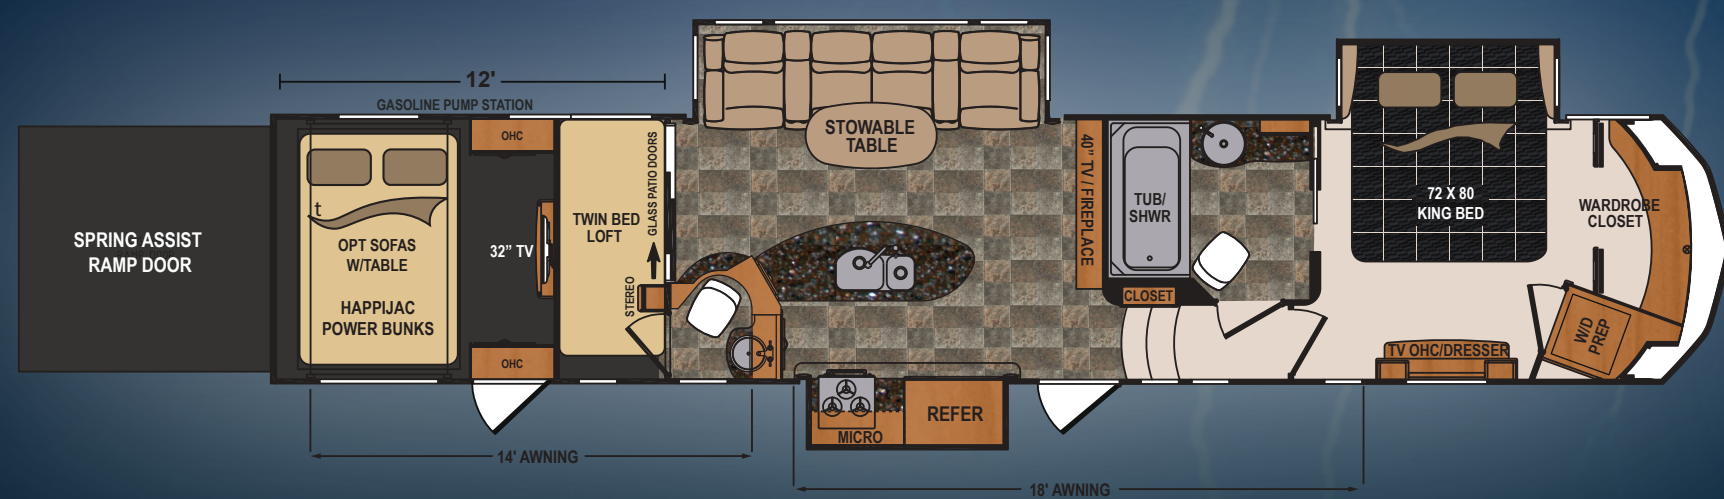

VOLTAGE FIFTH WHEEL | 3990

Ext. Length: 43' 9" Ext. Height: 13' 4" Average Shipping Weight: 16,257 Sleeps: 8