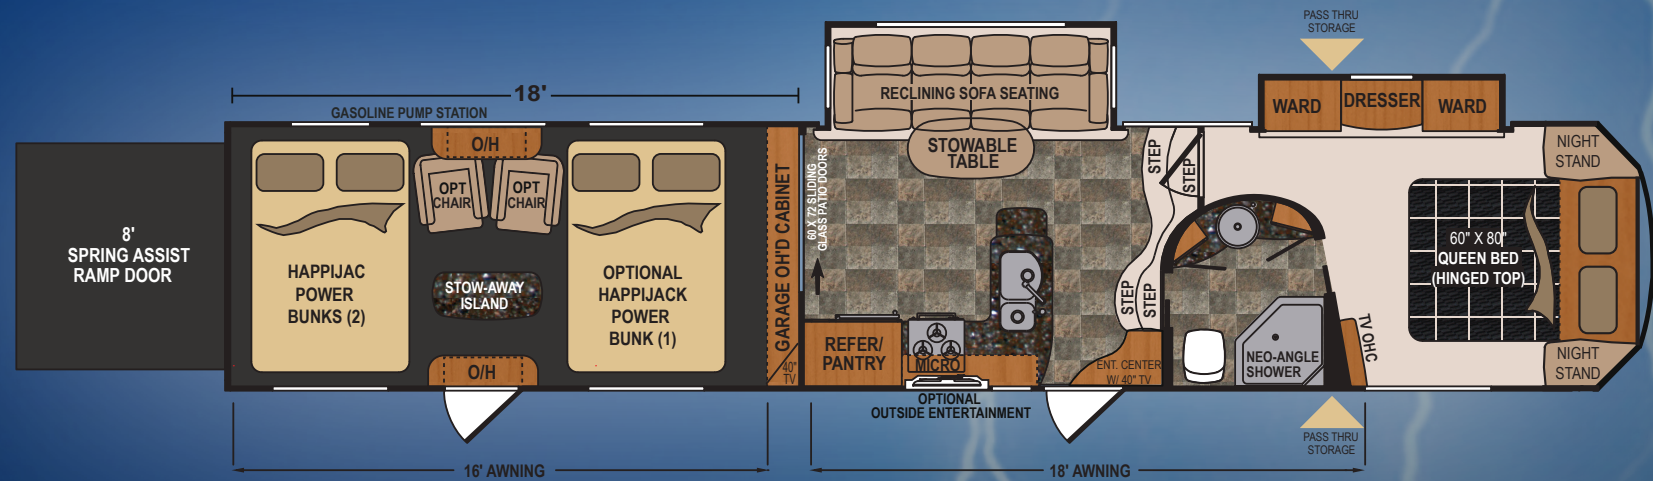

## VOLTAGE FIFTH WHEEL | 3200

Ext. Length: 35' 11" Ext. Height: 13' 1" Average Shipping Weight: 13,140 Sleeps: 7

## VOLTAGE FIFTH WHEEL | 3800

Ext. Length: 42' Ext. Height: 13' 3" Average Shipping Weight: 15,297 Sleeps: 7

## VOLTAGE FIFTH WHEEL | 3895

Ext. Length: 42' 11" Ext. Height: 13' 3" Average Shipping Weight: 15,880 Sleeps: 7

## VOLTAGE FIFTH WHEEL | 3990

Ext. Length: 43' 9" Ext. Height: 13' 4" Average Shipping Weight: 16,257 Sleeps: 8