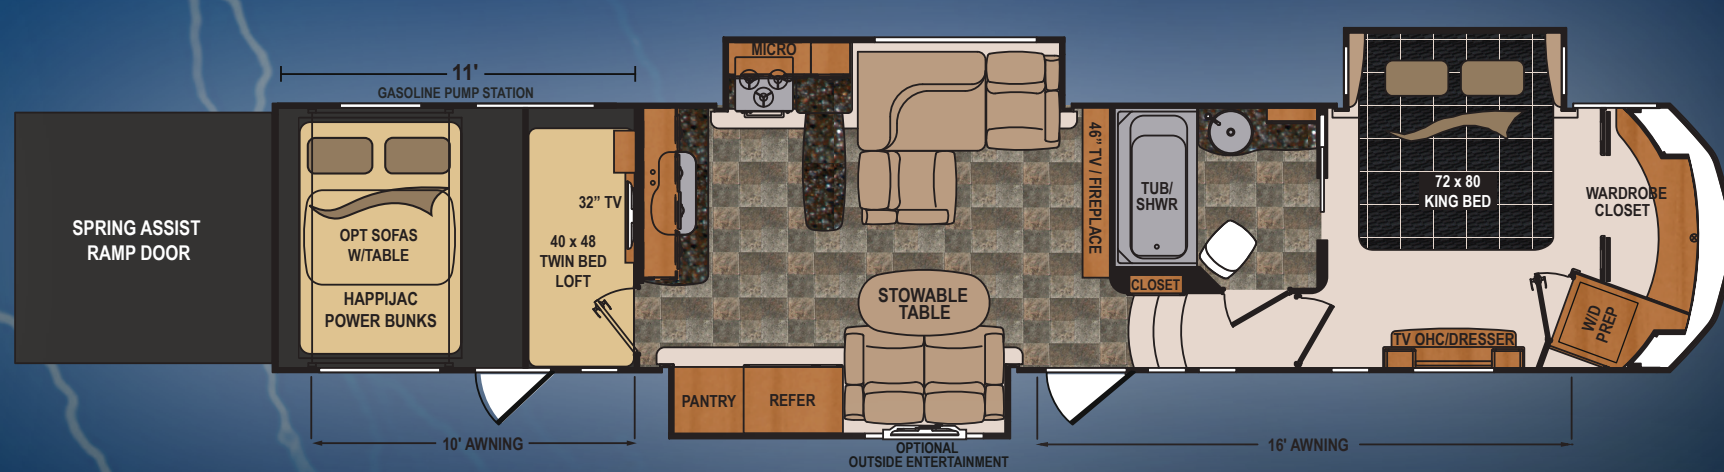

VOLTAGE FIFTH WHEEL | 3970

Ext. Length: 43' 10" Ext. Height: 13' 4" Average Shipping Weight: 16,171 Sleeps: 7