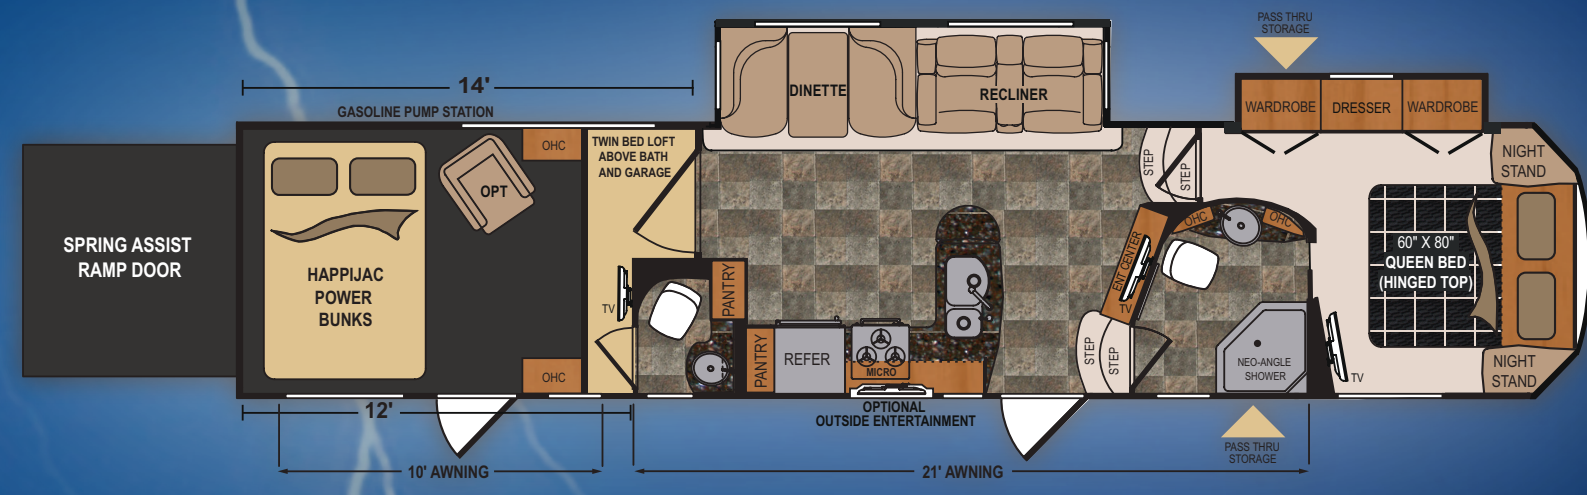

## VOLTAGE FIFTH WHEEL | 3200

Ext. Length: 35' 11" Ext. Height: 13' 1" Average Shipping Weight: 13,140 Sleeps: 7

## VOLTAGE FIFTH WHEEL | 3800

Ext. Length: 42' Ext. Height: 13' 3" Average Shipping Weight: 15,297 Sleeps: 7

## VOLTAGE FIFTH WHEEL | 3895

Ext. Length: 42' 11" Ext. Height: 13' 3" Average Shipping Weight: 15,880 Sleeps: 7

## VOLTAGE FIFTH WHEEL | 3990

Ext. Length: 43' 9" Ext. Height: 13' 4" Average Shipping Weight: 16,257 Sleeps: 8