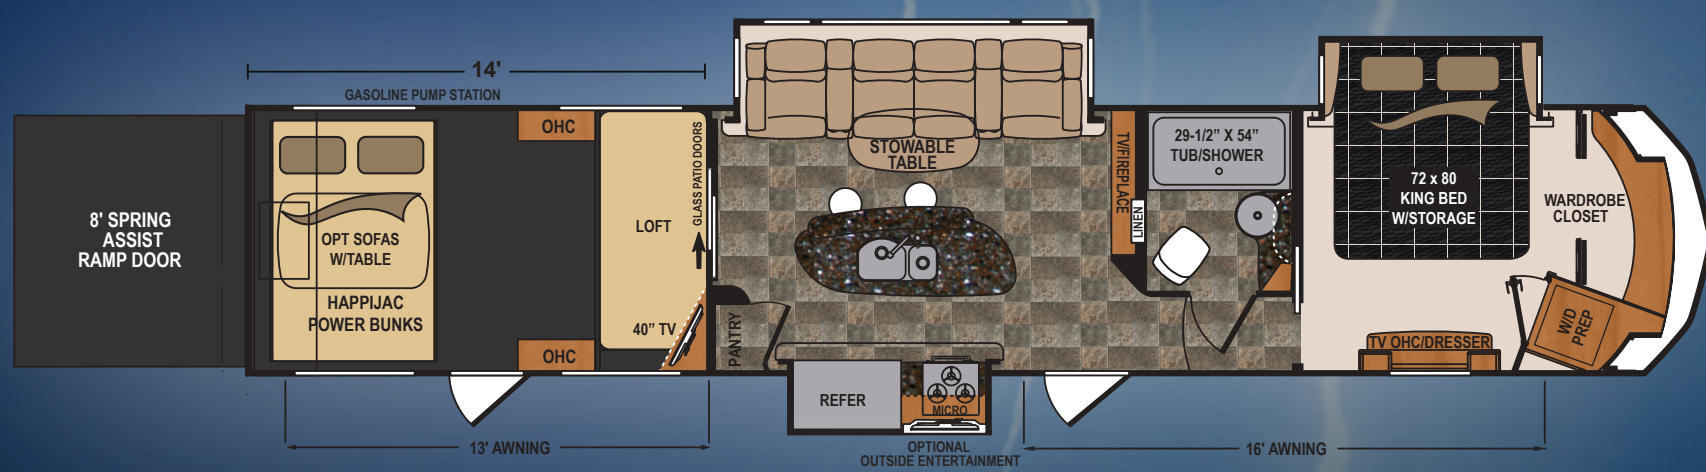

## VOLTAGE FIFTH WHEEL | 3800

Ext. Length: 42' Ext. Height: 13' 3" Average Shipping Weight: 15,297 Sleeps: 7

## VOLTAGE FIFTH WHEEL | 3818

Ext. Length: 43' 10" Ext. Height: 13' 4" Average Shipping Weight: 15,375 Sleeps: 8

## VOLTAGE FIFTH WHEEL | 3895

Ext. Length: 42' 11" Ext. Height: 13' 3" Average Shipping Weight: 15,880 Sleeps: 7

## VOLTAGE FIFTH WHEEL | 3990

Ext. Length: 43' 9" Ext. Height: 13' 4" Average Shipping Weight: 16,257 Sleeps: 8