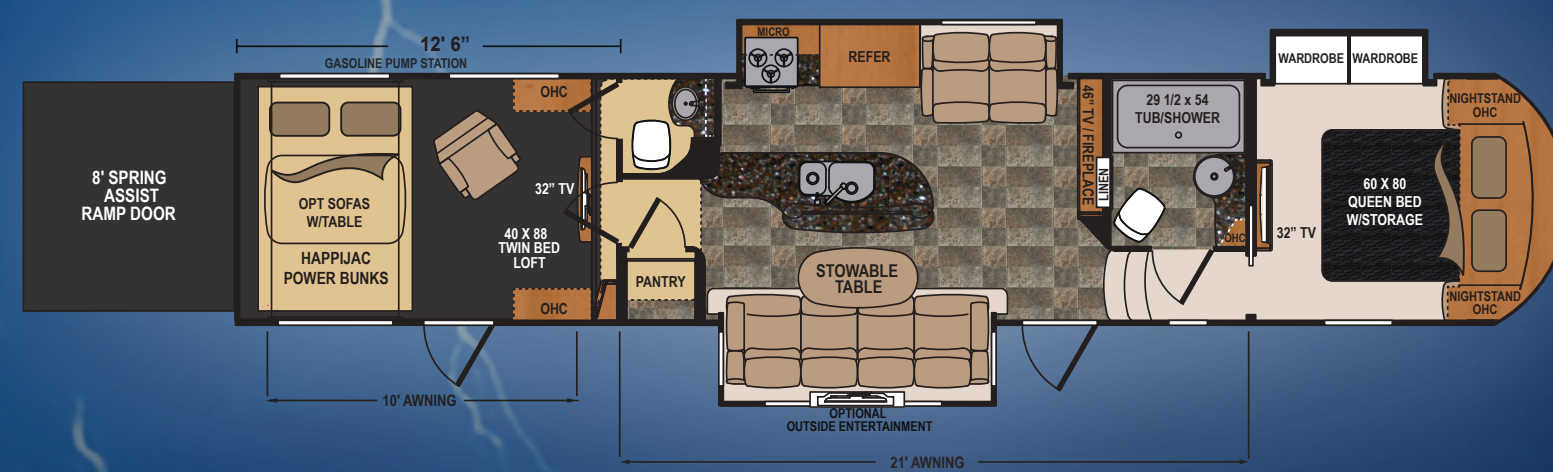

## VOLTAGE FIFTH WHEEL | 3200

Ext. Length: 35' 11" Ext. Height: 13' 1" Average Shipping Weight: 13,140 Sleeps: 7

## VOLTAGE FIFTH WHEEL | 3800

Ext. Length: 42' Ext. Height: 13' 3" Average Shipping Weight: 15,297 Sleeps: 7

## VOLTAGE FIFTH WHEEL | 3895

Ext. Length: 42' 11" Ext. Height: 13' 3" Average Shipping Weight: 15,880 Sleeps: 7

## VOLTAGE FIFTH WHEEL | 3990

Ext. Length: 43' 9" Ext. Height: 13' 4" Average Shipping Weight: 16,257 Sleeps: 8